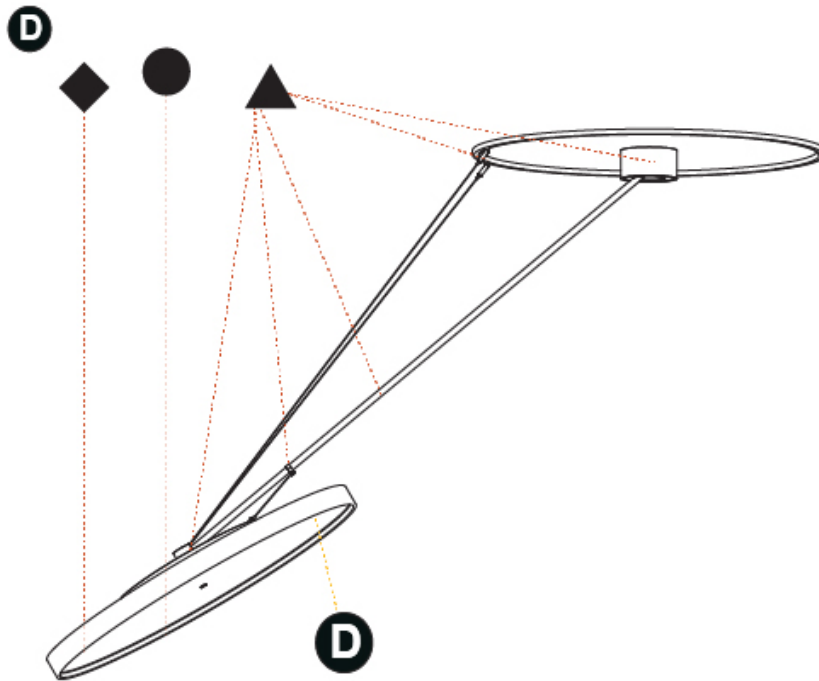

SIGN DIVA DANCER SUSPENSION

A30875-

PROJECT
TYPE
SPECIFIER
QUANTITY
DATE