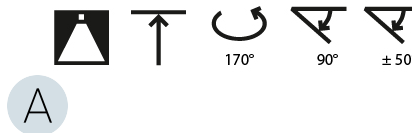

GENERAL

Series: Sign Diva Dancer
Subseries: Sign Diva Dancer Korona
Brand: Prolicht
Division: Architectural
Mounting Type: Suspension
Mounting Location: Ceiling
Subcategory: Pendant

PHYSICAL

Shape: Round
Diameter (mm): 850
Diameter (in): 33 7/16
Height (mm): 870
Height (in): 34 1/4
Light Distribution: Adjustable / Direct
Weight (kg): 10.5
Weight (lbs): 23.1
Diffuser: PMMA - Opal / Micro-Prism / Sparkling Secret / Vintage Industrial
Fixture Finish: SSR / BKV / CWI / CRY / HAB / UFT / ITA / RUA / FTG / MYG / LOD / PUS / FRO / FUP / KIA / POP / BLS / SPG / MEY / GOH / GUM / CHC / COM / ABZ / JAG / OBR / MOS / ROR
Fixture Material: Extruded Aluminum / Steel

ELECTRICAL

Lamp Type: LED (Zhaga Standard)
Input Wattage (W): 96.8
Total Output Wattage (W): 76.8
Dimming: Tri-Mode (Non-Dimming and Phase Dimming (120Vac only) and 0-10V Dimming)
Driver Included: Yes
Driver Location: Integrated
Driver Type: Constant Current - Universal
Driver Class: Class 2
Input Voltage (V): 120 - 277
Constant Current (MA): 600

LED

Color Temperature (°K): 2700 / 3000 / 4000
Max. Delivered Lumen (lm): 11160 / 11388 / 11620
CRI: >90 CRI
Lamp Life (hrs): 50000

OPTICAL

Adjustability: Rotational Canopy 170°; Tilting Canopy ±50°; Tilting Head ±90°

RATINGS AND CERTIFICATIONS

Certified By: Certified for North American Standards
IP rating: IP20