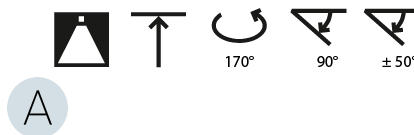

OPTICAL

Adjustability: Rotational Canopy 170°; Tilting Canopy ±50°; Tilting Head ±90°

RATINGS AND CERTIFICATIONS

| |
|--|
| Certified By: Certified for North American Standards |
| IP rating: IP20 |

SIGN DIVA DANCER SUSPENSION