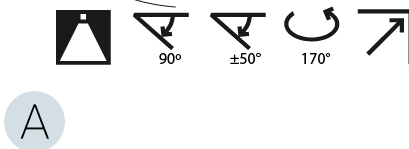

GENERAL

Series: Sign Diva Dancer
Subseries: Sign Diva Dancer Korona
Brand: Prolicht
Division: Architectural
Mounting Type: Suspension
Mounting Location: Ceiling
Subcategory: Pendant

PHYSICAL

Shape: Round
Diameter (mm): 400
Diameter (in): 15 3/4
Height (mm): 870
Depth (mm): 86
Height (in): 34 1/4
Depth (in): 3 3/8
Light Distribution: Adjustable / Direct
Weight (kg): 3.5
Weight (lbs): 7.716

Diffuser: PMMA - Opal / Micro-Prism / Sparkling Secret / Vintage Industrial

Fixture Finish: SSR / BKV / CWI / CRY / HAB / UFT / ITA / RUA / FTG / MYG / LOD / PUS / FRO / FUP / KIA / POP / BLS / SPG / MEY / GOH / GUM / CHC / COM / ABZ / JAG / OBR / MOS / ROR

Fixture Material: Extruded Aluminum / Steel

ELECTRICAL

Lamp Type: LED (Zhaga Standard)
Input Wattage (W): 17.9
Total Output Wattage (W): 16
Dimming: Tri-Mode (Non-Dimming and Phase Dimming (120Vac only) and 0-10V Dimming)
Driver Included: Yes
Driver Location: Integrated
Driver Type: Constant Current - Universal
Driver Class: Class 2
Input Voltage (V): 120 - 277
Constant Current (MA): 500

LED

Color Temperature (*K): 2700 / 3000 / 3500 / 4000
Max. Delivered Lumen (lm): 1870 / 2340 / 2372 / 2420
CRI: >90 CRI
Lamp Life (hrs): 50000

OPTICAL

Adjustability: Rotational Canopy 170°; Tilting Canopy ±50°; Tilting Head ±90°

RATINGS AND CERTIFICATIONS

Certified By: Certified for North American Standards
IP rating: IP20