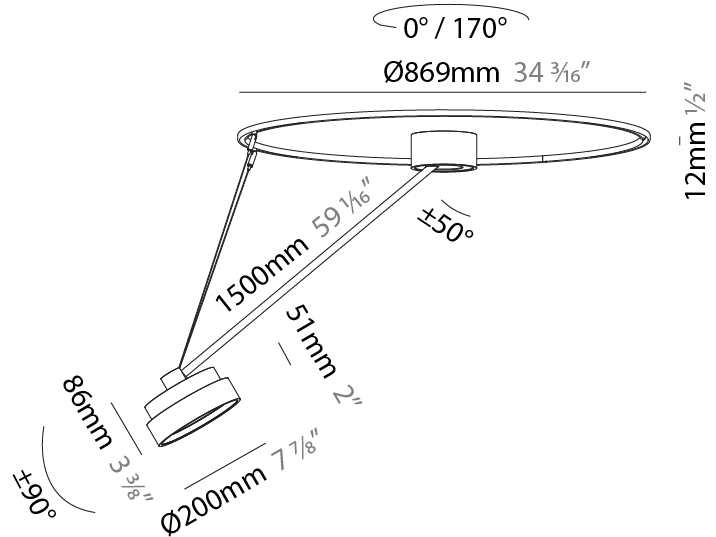

GENERAL

Series: Sign Diva Dancer
 Subseries: Sign Diva Dancer
 Brand: Prolicht
 Division: Architectural
 Mounting Type: Suspension
 Mounting Location: Ceiling
 Subcategory: Pendant

PHYSICAL

Shape: Round
 Diameter (mm): 570
 Diameter (in): 22 ⁷/₁₆
 Height (mm): 870
 Depth (mm): 72
 Height (in): 34 ¹/₄
 Depth (in): 2 ¹³/₁₆
 Extension (mm): 750
 Extension (in): 29 ¹/₂
 Light Distribution: Adjustable / Direct
 Weight (kg): 4.660
 Weight (lbs): 10.273
 Diffuser: PMMA - Opal / Micro-Prism / Sparkling Secret / Vintage Industrial
 Fixture Finish: SSR / BKV / CWI / CRY / HAB / UFT / ITA / RUA / FTG / MYG / LOD / PUS / FRO / FUP / KIA / POP / BLS / SPG / MEY / GOH / GUM / CHC / COM / ABZ / JAG / OBR / MOS / ROR
 Fixture Material: Extruded Aluminum / Steel

PHYSICAL

| |
|---|
| Shape: Round |
| Diameter (mm): 200 |
| Diameter (in): 7 7/8 |
| Height (mm): 1620 |
| Height (in): 63 3/4 |
| Light Distribution: Adjustable / Direct |
| Weight (kg): 3 |
| Weight (lbs): 6.6 |
| Diffuser: PMMA - Opal / Micro-Prism / Sparkling Secret / Vintage Industrial |
| Fixture Finish: SSR / BKV / CWI / CRY / HAB / UFT / ITA / RUA / FTG / MYG / LOD / PUS / FRO / FUP / KIA / POP / BLS / SPG / MEY / GOH / GUM / CHC / COM / ABZ / JAG / OBR / MOS / ROR |
| Fixture Material: Extruded Aluminum / Steel |

OPTICAL

Adjustability: Rotational Canopy 170°; Tilting Canopy ±50°; Tilting Head ±90°

RATINGS AND CERTIFICATIONS

| |
|--|
| Certified By: Certified for North American Standards |
| IP rating: IP20 |

SIGN DIVA DANCER SUSPENSION