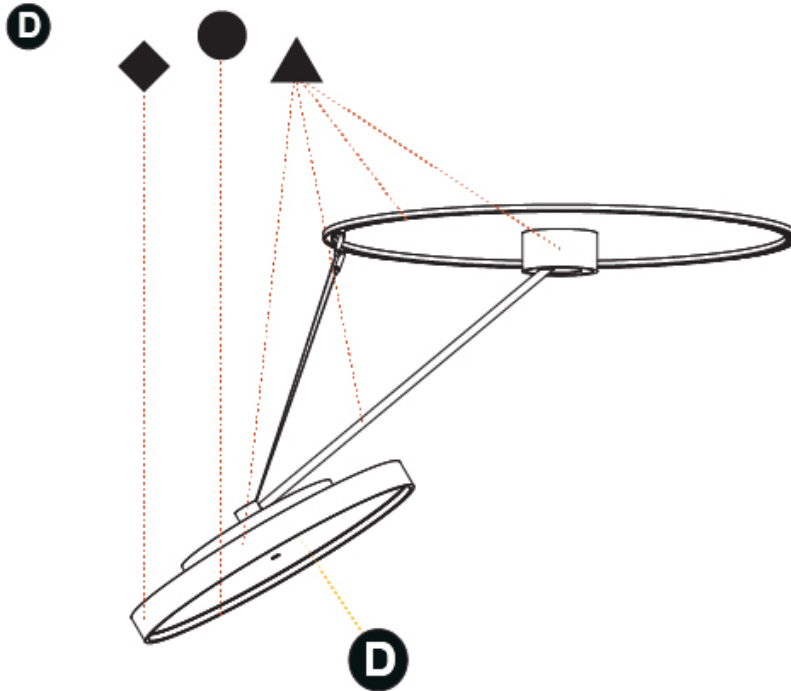

SIGN DIVA DANCER SUSPENSION

A30873-

PROJECT	_____
TYPE	_____
SPECIFIER	_____
QUANTITY	_____
DATE	_____