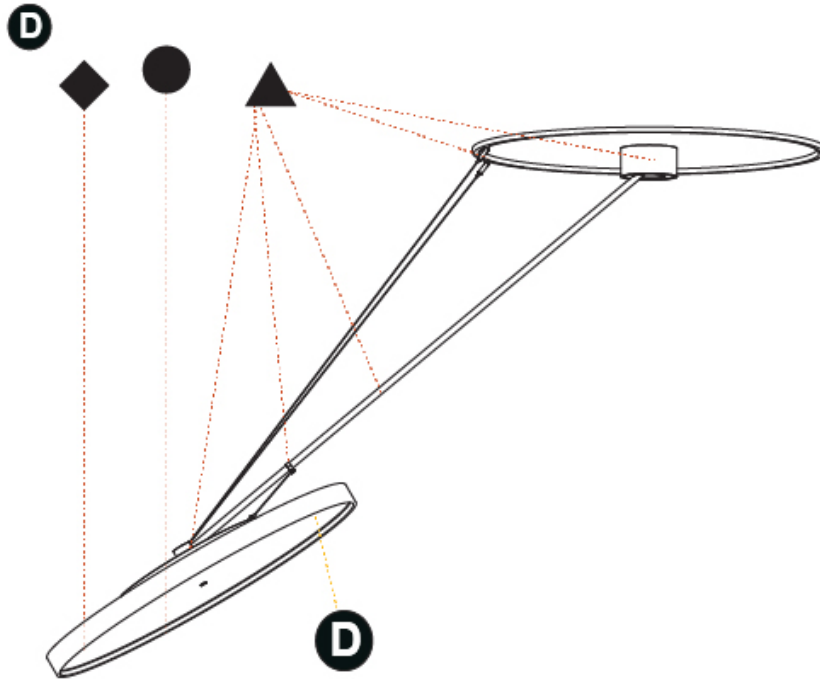

SIGN DIVA DANCER KORONA SUSPENSION

A30882-

PROJECT	_____
TYPE	_____
SPECIFIER	_____
QUANTITY	_____
DATE	_____