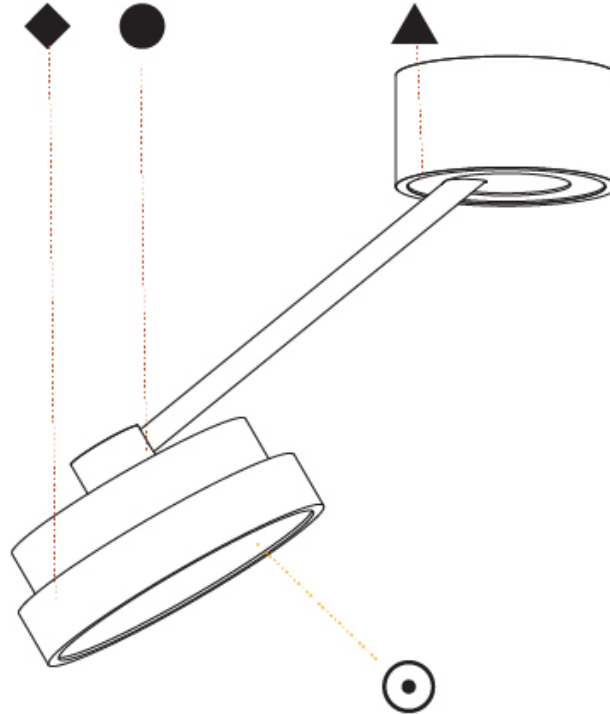

SIGN DIVA DANCER KORONA SUSPENSION

A300043-

PROJECT

TYPE

SPECIFIER

QUANTITY

DATE

A