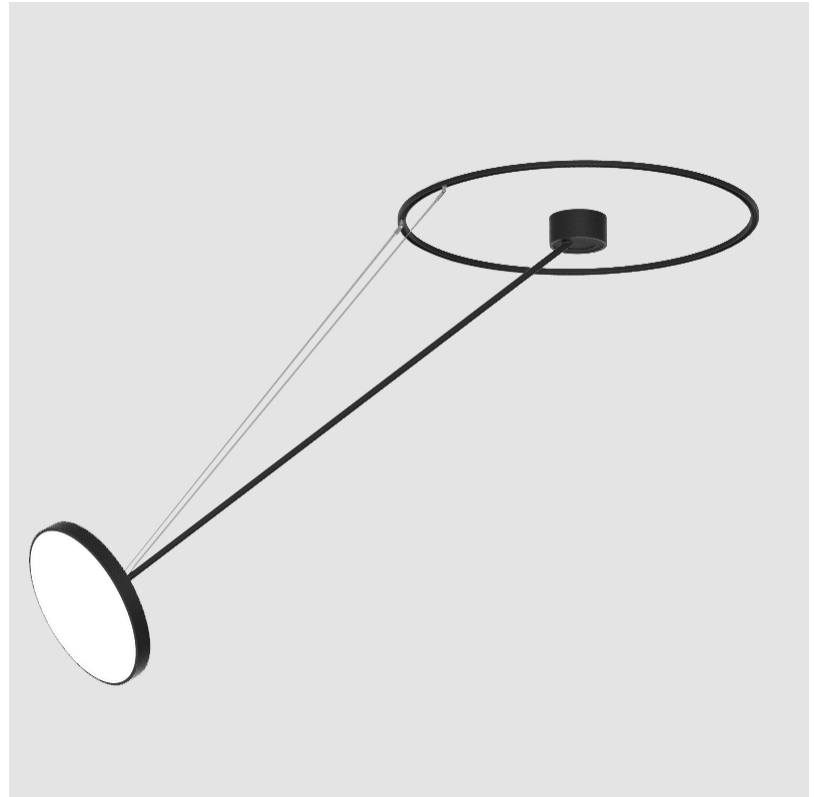

OPTICAL

Adjustability: Rotational Canopy 170°; Tilting Canopy ±50°; Tilting Head ±90°

RATINGS AND CERTIFICATIONS

| |
|--|
| Certified By: Certified for North American Standards |
| IP rating: IP20 |

SIGN DIVA DANCER SUSPENSION