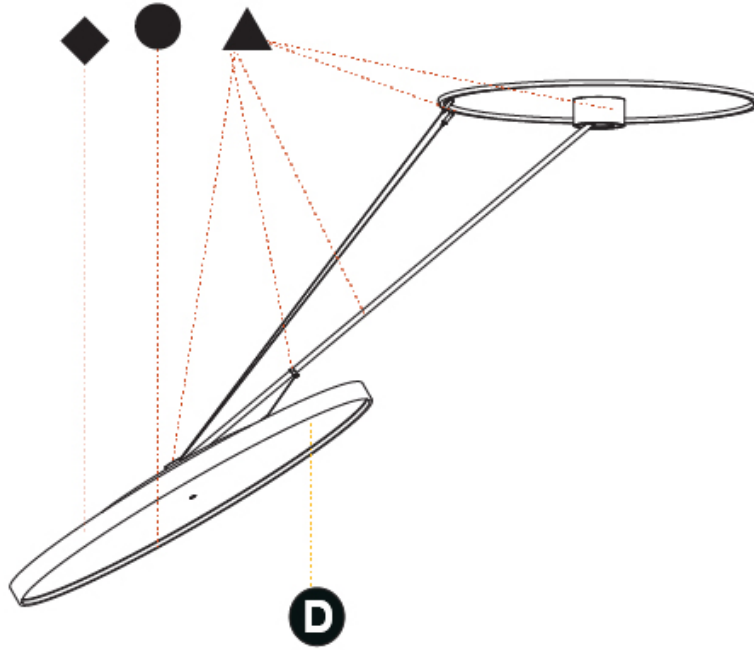

SIGN DIVA DANCER SUSPENSION

A30877-

PROJECT

TYPE

SPECIFIER

QUANTITY

DATE

A