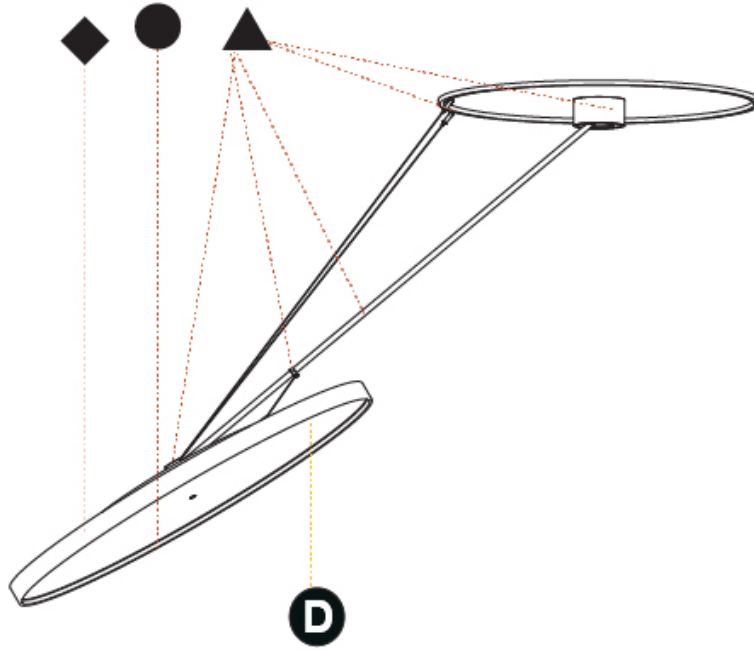

SIGN DIVA DANCER KORONA SUSPENSION

A30884-

PROJECT

TYPE

SPECIFIER

QUANTITY

DATE

A