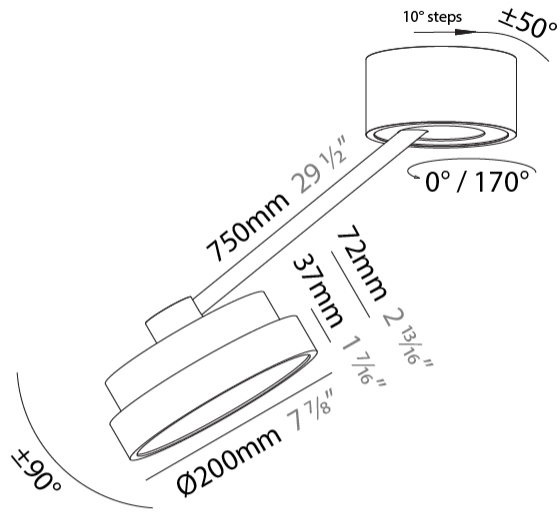

GENERAL

Series: Sign Diva Dancer
Subseries: Sign Diva Dancer
Brand: Prolicht
Division: Architectural
Mounting Type: Suspension
Mounting Location: Ceiling
Subcategory: Pendant

PHYSICAL

Shape: Round
Diameter (mm): 200
Diameter (in): 7 7/8
Height (mm): 72
Height (in): 2 13/16
Max. Overall Height (mm): 870
Max. Overall Height (in): 34 1/4
Extension (mm): 750
Extension (in): 29 1/2
Light Distribution: Adjustable / Direct
Weight (kg): 1.999
Weight (lbs): 4.407
Diffuser: PMMA - Opal / Micro-Prism / Sparkling Secret / Vintage Industrial
Fixture Finish: SSR / BKV / CWI / CRY / HAB / UFT / ITA / RUA / FTG / MYG / LOD / PUS / FRO / FUP / KIA / POP / BLS / SPG / MEY / GOH / GUM / CHC / COM / ABZ / JAG / OBR / MOS / ROR
Fixture Material: Extruded Aluminum / Steel

ELECTRICAL

Lamp Type: LED (Zhaga Standard)
Input Wattage (W): 10
Dimming: Tri-Mode (Non-Dimming and Phase Dimming (120Vac only) and 0-10V Dimming)
Driver Included: Yes
Driver Location: Integrated
Driver Type: Constant Current - Universal
Driver Class: Class 2
Input Voltage (V): 120 - 277
Constant Current (MA): 350

LED

Color Temperature (*K): 2700 / 3000 / 3500 / 4000
Max. Delivered Lumen (lm): 776 / 830 / 837 / 854
Nominal Lumen (lm): 1280 / 1370 / 1382 / 1410
CRI: >90 CRI
Lamp Life (hrs): 50000

OPTICAL

Adjustability: Rotational Canopy 170°; Tilting Canopy ±50°; Tilting Head ±90°

RATINGS AND CERTIFICATIONS

Certified By: Certified for North American Standards
IP rating: IP20