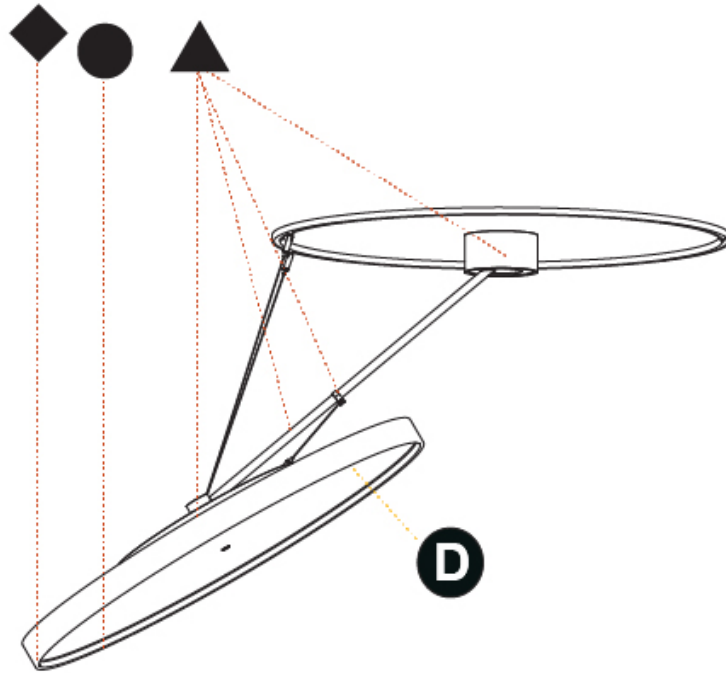

SIGN DIVA DANCER SUSPENSION

A30874-

PROJECT
TYPE
SPECIFIER
QUANTITY
DATE