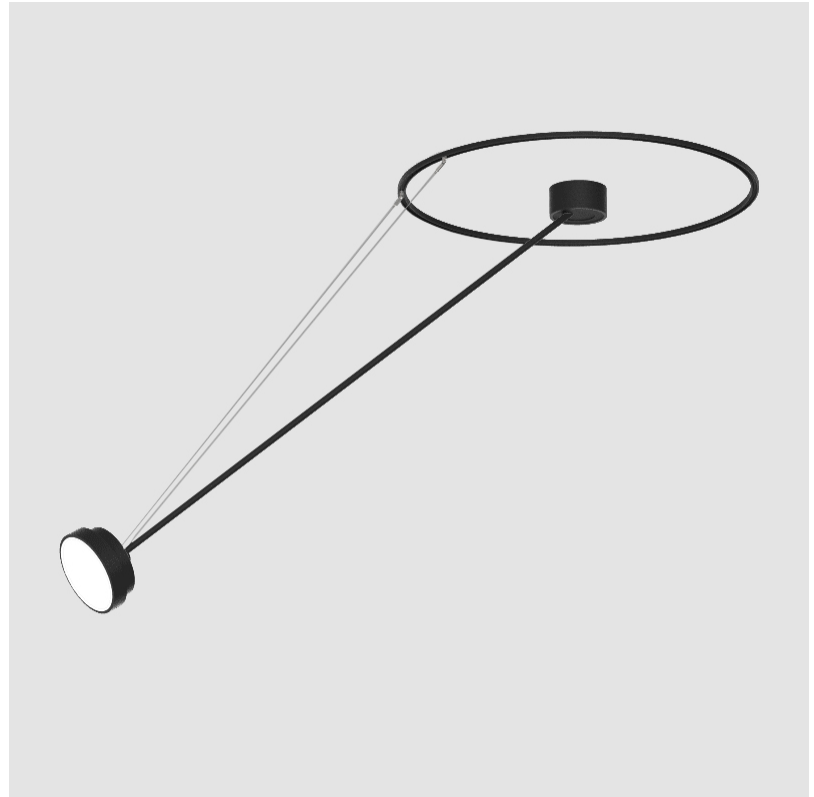

A

SIGN DIVA DANCER SUSPENSION

A300041-

base number LED Dimming Color Temperature Finishes (Diamond) Finishes (Triangle) Finishes (Circle) Diffuser with Ring

- To build a product code in our configurator select the specify button on the base model # product page
- To build a manual product code on this datasheet choose from the options listed below in blue font and add the suffix to the base model #

OPTICAL

Adjustability: Rotational Canopy 170°; Tilting Canopy ±50°; Tilting Head ±90°

RATINGS AND CERTIFICATIONS

| |
|--|
| Certified By: Certified for North American Standards |
| IP rating: IP20 |

SIGN DIVA DANCER SUSPENSION