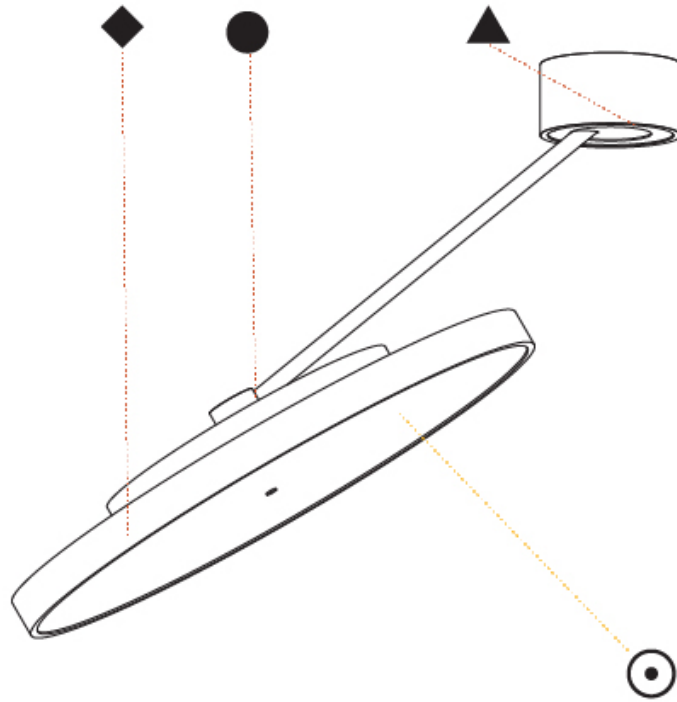

RATINGS AND CERTIFICATIONS

Certified By: Certified for North American Standards
 IP rating: IP20

SIGN DIVA DANCER SUSPENSION

A300041-

| |
|-----------|
| PROJECT |
| TYPE |
| SPECIFIER |
| QUANTITY |
| DATE |