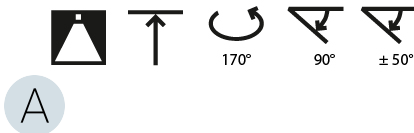

GENERAL

Series: Sign Diva Dancer
Subseries: Sign Diva Dancer
Brand: Prolicht
Division: Architectural
Mounting Type: Suspension
Mounting Location: Ceiling
Subcategory: Pendant

PHYSICAL

Shape: Round
Diameter (mm): 1100
Diameter (in): 43 ⁵/₁₆
Height (mm): 870
Height (in): 34 ¹/₄
Light Distribution: Adjustable / Direct
Weight (kg): 15.8
Weight (lbs): 34.76
Diffuser: PMMA - Opal / Micro-Prism / Sparkling Secret / Vintage Industrial
Fixture Finish: SSR / BKV / CWI / CRY / HAB / UFT / ITA / RUA / FTG / MYG / LOD / PUS / FRO / FUP / KIA / POP / BLS / SPG / MEY / GOH / GUM / CHC / COM / ABZ / JAG / OBR / MOS / ROR
Fixture Material: Extruded Aluminum / Steel

ELECTRICAL

Lamp Type: LED (Zhaga Standard)
Input Wattage (W): 169.4
Total Output Wattage (W): 135
Dimming: Tri-Mode (Non-Dimming and Phase Dimming (120Vac only) and 0-10V Dimming)
Driver Included: Yes
Driver Location: Integrated
Driver Type: Constant Current - Universal
Driver Class: Class 2
Input Voltage (V): 120 - 277
Constant Current (MA): 600

LED

Color Temperature (°K): 3000 / 3500 / 4000
Max. Delivered Lumen (lm): 19520 / 19933 / 20340
CRI: >90 CRI
Lamp Life (hrs): 50000

OPTICAL

Adjustability: Rotational Canopy 170°; Tilting Canopy ±50°; Tilting Head ±90°

RATINGS AND CERTIFICATIONS

Certified By: Certified for North American Standards
IP rating: IP20