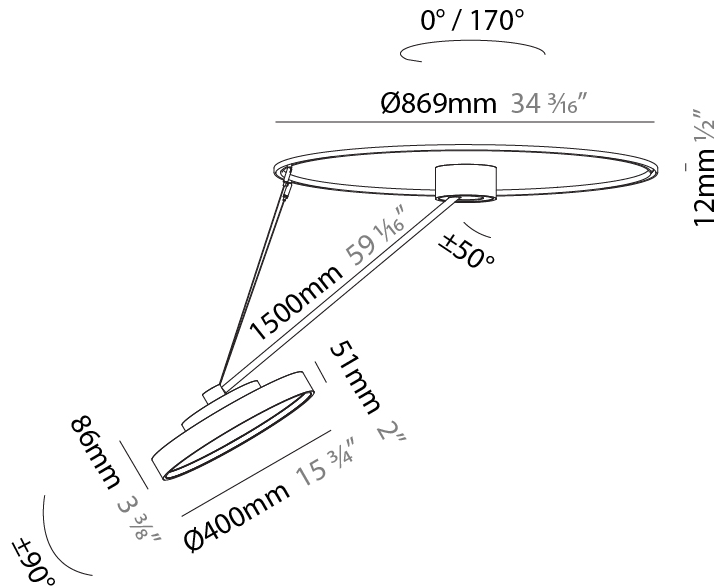

PHYSICAL

| |
|---|
| Shape: Round |
| Diameter (mm): 200 |
| Diameter (in): 7 7/8 |
| Height (mm): 1620 |
| Height (in): 63 3/4 |
| Light Distribution: Adjustable / Direct |
| Weight (kg): 3 |
| Weight (lbs): 6.6 |
| Diffuser: PMMA - Opal / Micro-Prism / Sparkling Secret / Vintage Industrial |
| Fixture Finish: SSR / BKV / CWI / CRY / HAB / UFT / ITA / RUA / FTG / MYG / LOD / PUS / FRO / FUP / KIA / POP / BLS / SPG / MEY / GOH / GUM / CHC / COM / ABZ / JAG / OBR / MOS / ROR |
| Fixture Material: Extruded Aluminum / Steel |

PHYSICAL

| |
|---|
| Shape: Round |
| Diameter (mm): 400 |
| Diameter (in): 15 3/4 |
| Height (mm): 1620 |
| Height (in): 63 3/4 |
| Light Distribution: Adjustable / Direct |
| Weight (kg): 4.5 |
| Weight (lbs): 9.9 |
| Diffuser: PMMA - Opal / Micro-Prism / Sparkling Secret / Vintage Industrial |
| Fixture Finish: SSR / BKV / CWI / CRY / HAB / UFT / ITA / RUA / FTG / MYG / LOD / PUS / FRO / FUP / KIA / POP / BLS / SPG / MEY / GOH / GUM / CHC / COM / ABZ / JAG / OBR / MOS / ROR |
| Fixture Material: Extruded Aluminum / Steel |

OPTICAL

Adjustability: Rotational Canopy 170°; Tilting Canopy ±50°; Tilting Head ±90°

RATINGS AND CERTIFICATIONS

| |
|--|
| Certified By: Certified for North American Standards |
| IP rating: IP20 |

SIGN DIVA DANCER SUSPENSION

PHYSICAL

| |
|---|
| Shape: Round |
| Diameter (mm): 570 |
| Diameter (in): 22 7/16 |
| Height (mm): 1620 |
| Height (in): 63 3/4 |
| Light Distribution: Adjustable / Direct |
| Weight (kg): 6.0 |
| Weight (lbs): 13.22 |
| Diffuser: PMMA - Opal / Micro-Prism / Sparkling Secret / Vintage Industrial |
| Fixture Finish: SSR / BKV / CWI / CRY / HAB / UFT / ITA / RUA / FTG / MYG / LOD / PUS / FRO / FUP / KIA / POP / BLS / SPG / MEY / GOH / GUM / CHC / COM / ABZ / JAG / OBR / MOS / ROR |
| Fixture Material: Extruded Aluminum / Steel |